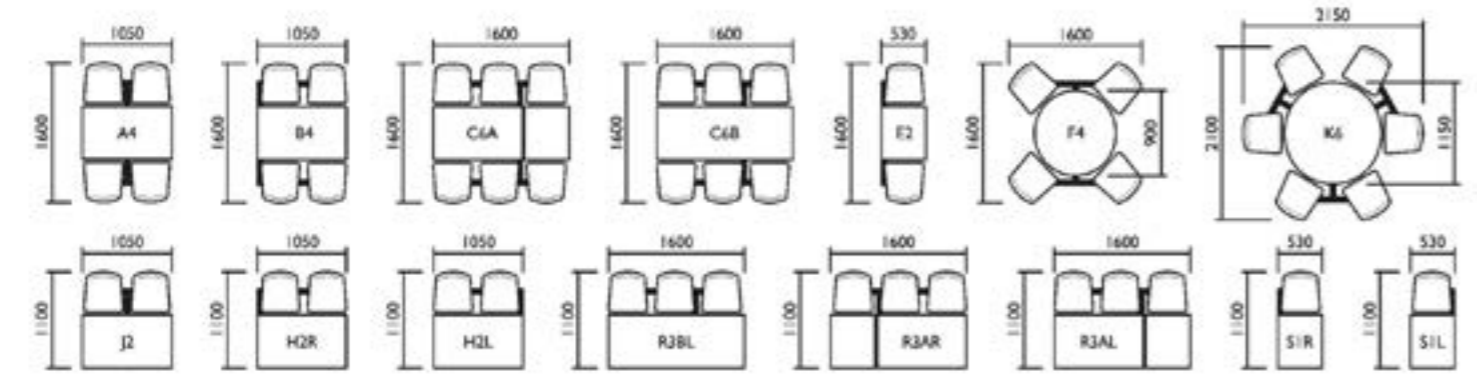

The underframe is constructed from round tubular steel and features a curved table support. Rectangular and circular units complement each other to give maximum versatility within any given space. Wider top versions are also available, ideal for staff catering facilities using tray service.

N.B: RECTANGULAR TOPS ARE 600MM WIDE AS STANDARD. ALL DIMENSIONS ARE APPROXIMATE AND ISSUED AS A GUIDE ONLY

Zurich Multisystem 2000

Seat & Back: Perforated mesh, polished chrome surround (Also available in RAL colour upon request)

Available in three standard widths:
700mm / 1200mm / 1600mm.

Seat Depth: 350mm / Seat ht: 480mm

Table Depth: 700mm / Table ht: 755mm

Made to order in any finish as per our table brochure

PICNIC SET

Picnic Set